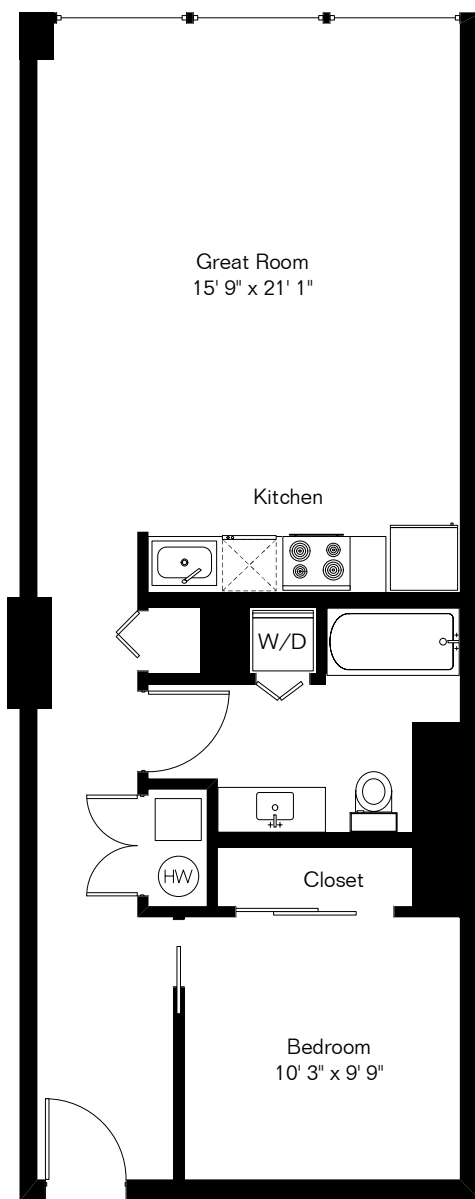

The square footages and room size information are deemed to be reliable but are not guaranteed and should be independently verified. This drawing is for marketing purposes only.

# 747 S 6<sup>th</sup> Ave Units 202-205 1 Bedroom 1 Bath

Living Area 668 Sq Ft

Drawn From Plans June 2023

Copyright 2023 Floor Plans First! LLC  
All Rights Reserved.

**Floor Plans First!**  
See the Floor Plan First!  
**FloorPlansFirst.com**  
(520) 881-1500